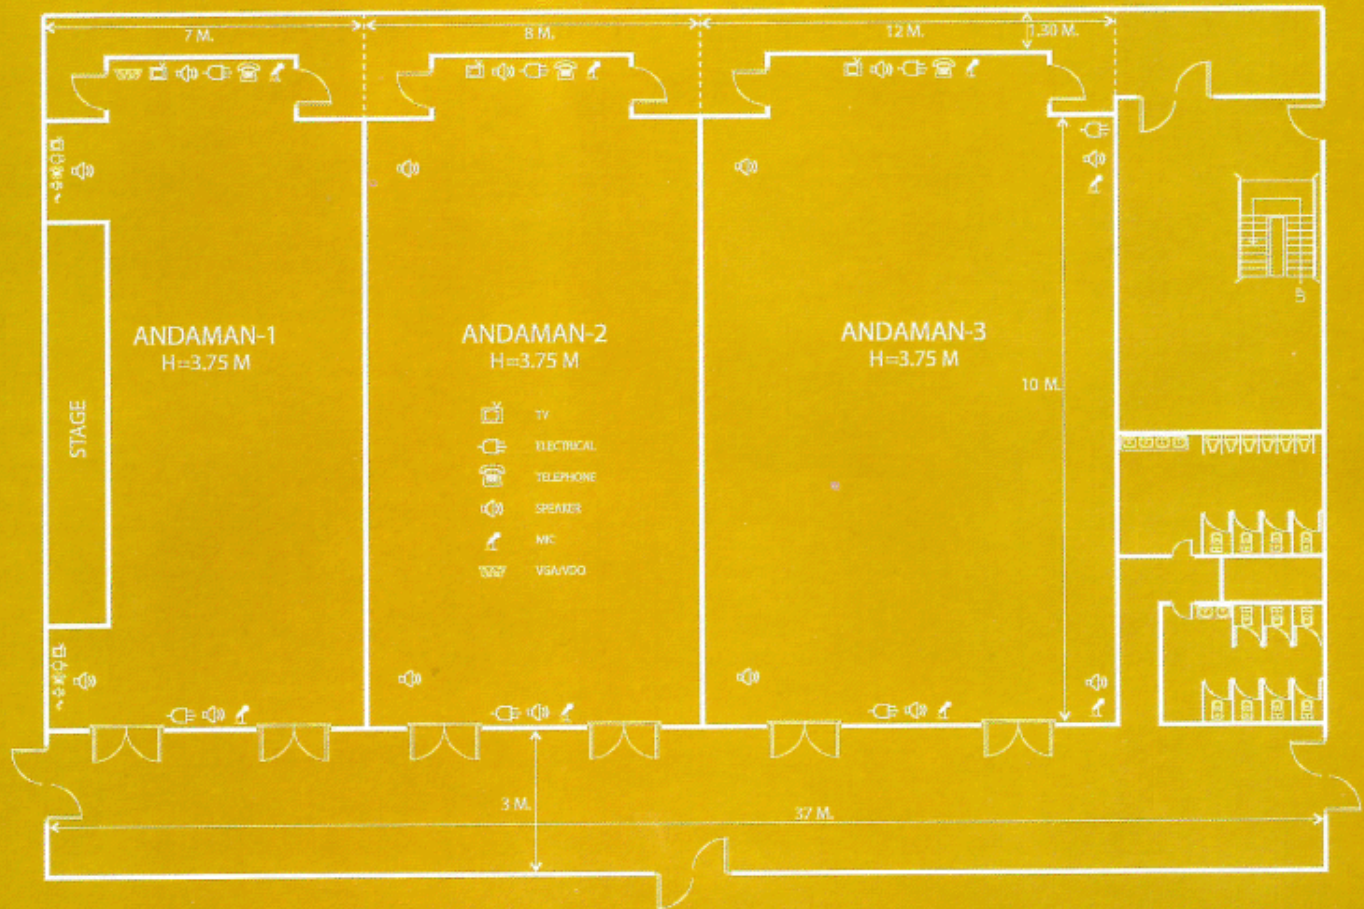

THE TIDE RESORT
BANGSAEN BEACH - THAILAND

FUNCTION ROOM	ROOM SIZE (AREA IN M ²)	CAPACITY							
		BANQUET		CLASS ROOM		THEATRE	U SHAPE	I SHAPE	COCKTAIL
		COMFORT	MAXIMUM	COMFORT	MAXIMUM				
ANDAMAN 1	70	30	40	40	50	50	25	20	40
ANDAMAN 2	80	30	40	40	50	60	25	20	40
ANDAMAN 3	120	50	60	60	70	80	30	25	80
ANDAMAN 1-3	270	120	140	130	140	250	70	60	250