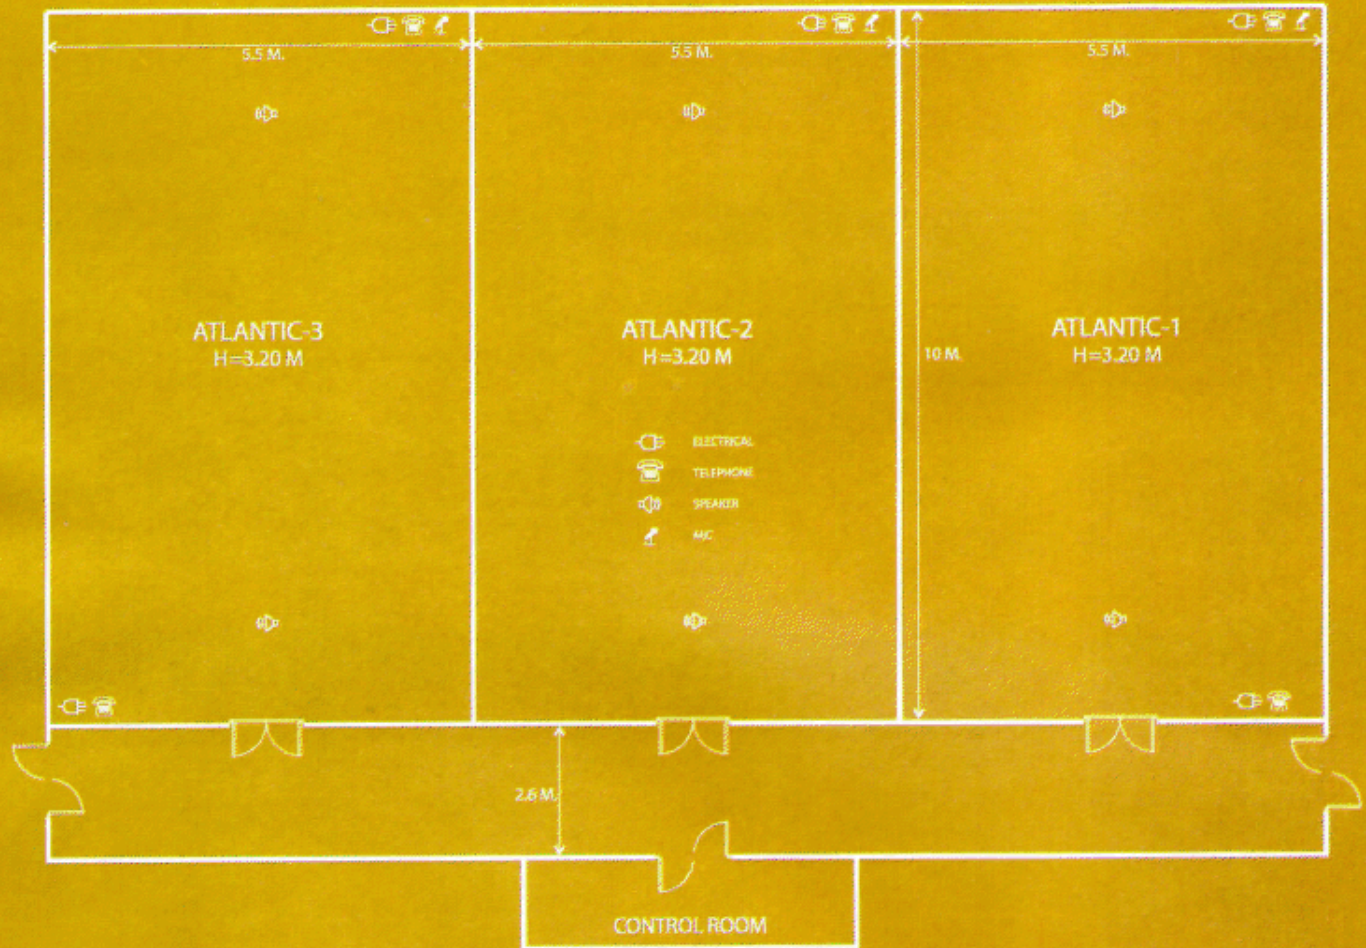

THE TIDE RESORT  
BANGSAEN BEACH, THAILAND

FUNCTION ROOM	ROOM SIZE (AREA IN M <sup>2</sup> )	CAPACITY						
		BANQUET		CLASS ROOM		THEATRE	U SHAPE	I SHAPE
		COMFORT	MAXIMUM	COMFORT	MAXIMUM			
ATLANTIC 1	55	20	30	25	30	50	20	15
ATLANTIC 2	55	20	30	25	30	50	20	15
ATLANTIC 3	55	20	30	25	30	50	20	15
ATLANTIC 1-3	115.5	80	100	80	100	150	60	15