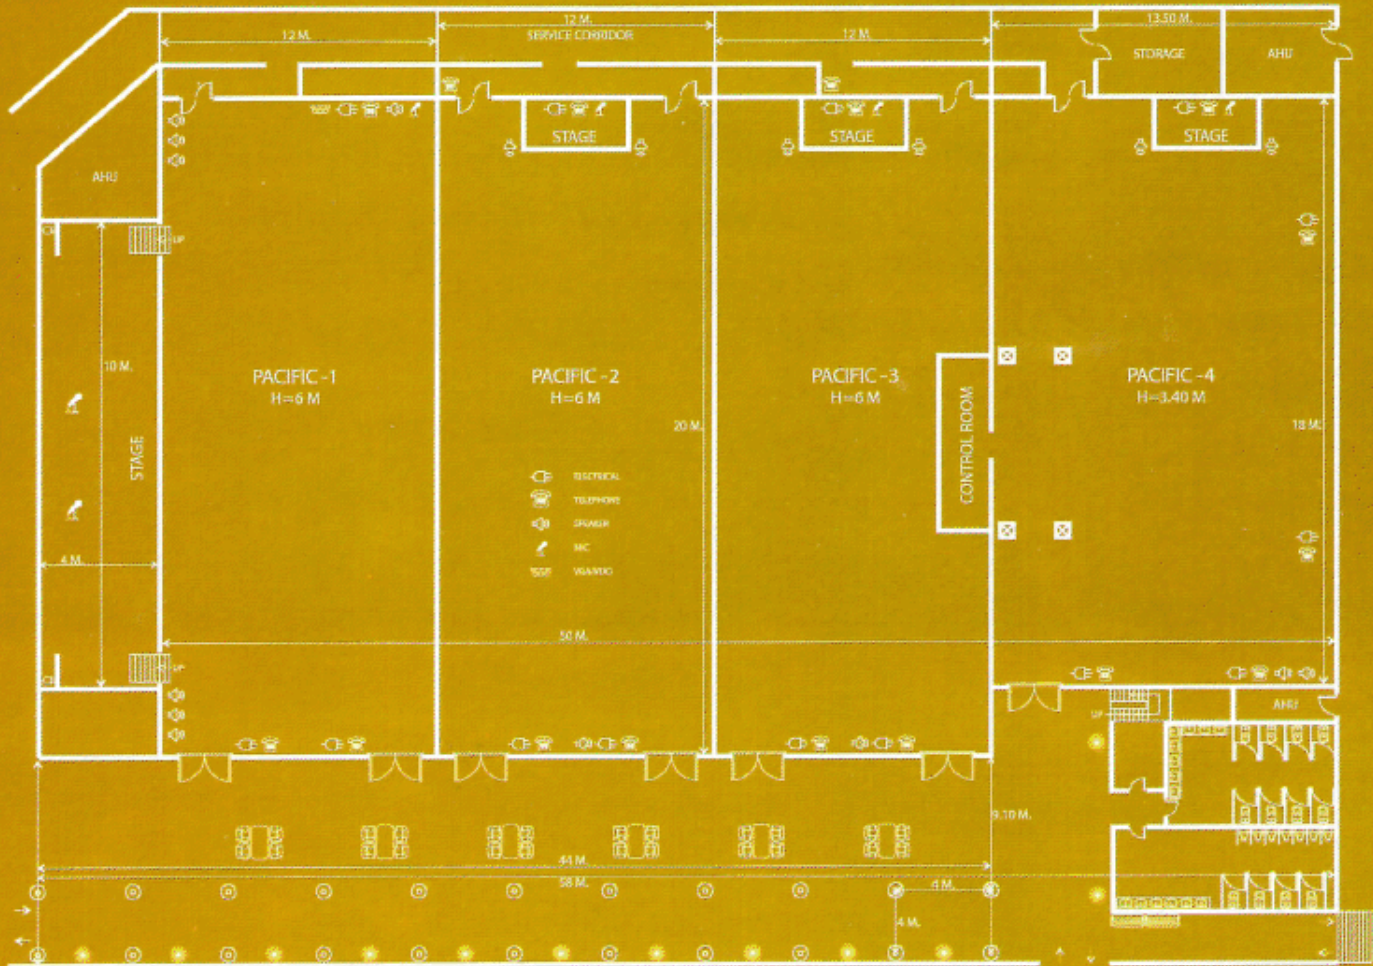

THE TIDE RESORT

BANGSAEN BEACH, THAILAND

FUNCTION ROOM	ROOM SIZE (AREA IN M ²)	CAPACITY						
		BANQUET		CLASS ROOM		THEATRE	U SHAPE	COCKTAIL
		COMFORT	MAXIMUM	COMFORT	MAXIMUM			
GRAND BALLROOM	940	800	850	450	500	900	150	1,000
PACIFIC 1	240	100	120	100	120	200	50	200
PACIFIC 2	240	120	140	100	120	200	50	200
PACIFIC 3	240	120	140	100	120	200	50	200
PACIFIC 4	243	160	180	80	100	180	40	200